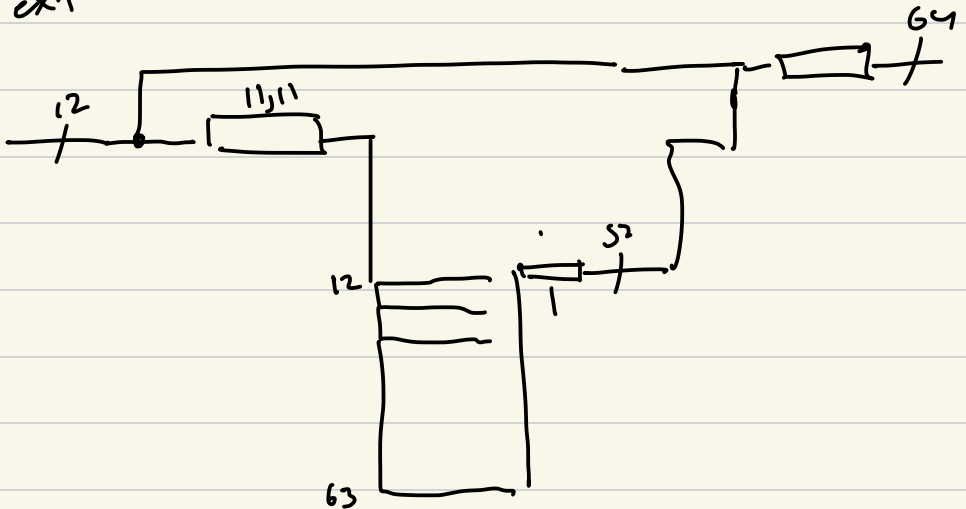

CS 631-01 Processor Design (cont.)

Decoder and Control

Reg Decoder

Imm Decoder

Inst Decoder

Reg Decoder

one splitter

Imm Decoder

Goal: 64 bit sign extended value

Sign ext

Sign-ext with MUX