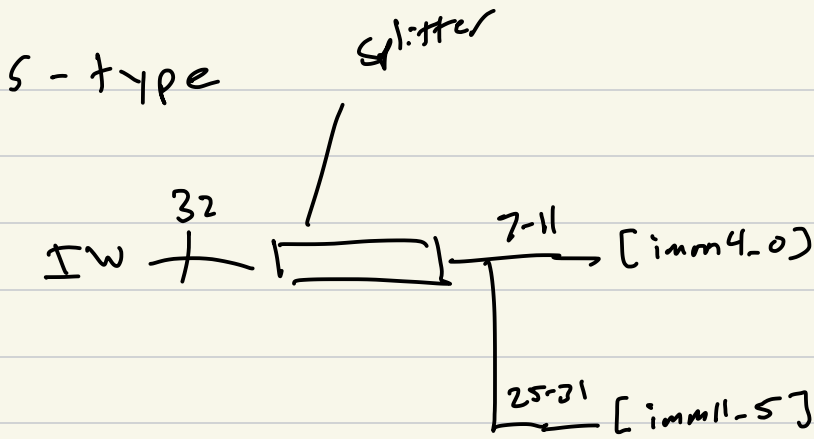

CS 631-01 Processor Design (cont.)

Decoder and Control

Reg Decoder

Imm Decoder

Inst Decoder

Reg Decoder

one splitter

Imm Decoder

Goal: 64 bit sign extended value

Sign ext

Sign-ext with MUX