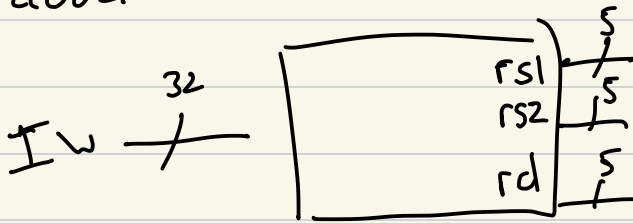

CS 631-01 Processor Design (cont.)

Decoder and Control

Reg Decoder

Imm Decoder

Inst Decoder

Reg Decoder

one splitter

Imm Decoder

Goal: 64 bit sign extended value

Sign ext

Sign-ext with MUX